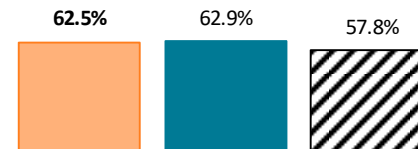

Proportion of English Speakers
French Speakers 55 years and over, 99.0%

Lone Parent Family (55 years and over)

Low Education (55 years and over)

Living Alone (55 years and over)

Age Structure

Unemployment (55 years and over)

Recent Immigrants (55 years and over)

Below LICO (55 years and over)

Out of the Labour Force (55 years and over)

Low Income (55 years and over)

Legend
■ Local English speakers
 ■ Local French speakers
 Quebec's English speakers