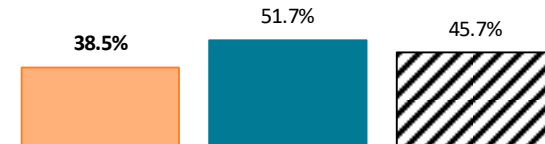

Unemployment (55 years and over)