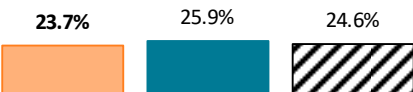

Proportion of English Speakers
French Speakers 55 years and over, 99.0%

Lone Parent Family (55 years and over)

Low Education (55 years and over)

Living Alone (55 years and over)

Age Structure

Unemployment (55 years and over)

Recent Immigrants (55 years and over)

Below LICO (55 years and over)

Out of the Labour Force (55 years and over)

Low Income (55 years and over)

Legend
■ Local English speakers
 ■ Local French speakers
 Quebec's English speakers