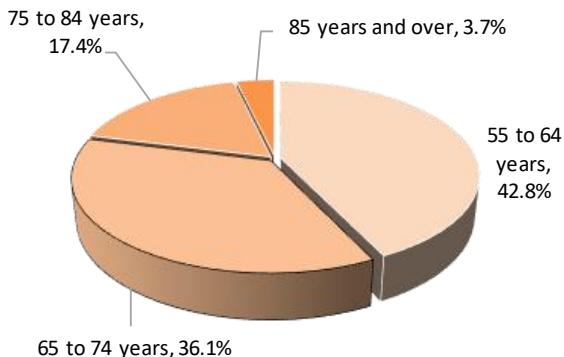

RTS de Chaudière-Appalaches - Population Aged 55 Years And Over, 2021

English-speaking Population 55+ by Age

RTS de Chaudière-Appalaches - Population Aged 55 years and over

Characteristics	English Speakers		French Speakers	
	Total	%	Total	%
Total Population	5,055	1.2%	421,865	98.6%
Aged 55 years and over	1,495	29.6%	161,530	38.3%
In Private Households	1,435	28.3%	156,095	37.5%
Lone Parent Family	55	3.8%	5,085	3.3%
Living Alone	340	23.7%	40,505	25.9%
Recent inter-prov.	80	5.6%	295	0.2%
Recent immigrants	20	-	155	0.1%
Below LICO	75	5.2%	8,455	5.4%
Low Education	555	38.5%	80,730	51.7%
High Education	350	24.3%	18,020	11.5%
In Labour Force	535	37.2%	57,955	37.1%
Unemployed	70	13.1%	5,280	9.1%
Out of Labour Force	900	62.5%	98,135	62.9%
Income under \$20k	285	19.8%	30,615	19.6%
Income over \$50k	515	35.8%	44,830	28.7%

Proportion of English Speakers
French Speakers 55 years and over, 99.0%

Lone Parent Family (55 years and over)

Low Education (55 years and over)

Living Alone (55 years and over)

Age Structure

Unemployment (55 years and over)