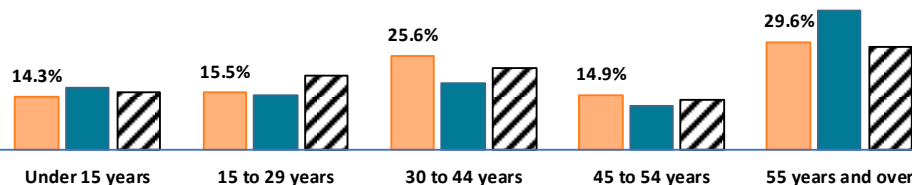

RTS de Chaudière-Appalaches - Population Aged 55 Years And Over, 2021

English-speaking Population 55+ by Age

RTS de Chaudière-Appalaches - Population Aged 55 years and over

Characteristics	English Speakers		French Speakers	
	Total	%	Total	%
Total Population	5,055	1.2%	421,865	98.6%
Aged 55 years and over	1,495	29.6%	161,530	38.3%
In Private Households	1,435	28.3%	156,095	37.5%
Lone Parent Family	55	3.8%	5,085	3.3%
Living Alone	340	23.7%	40,505	25.9%
Recent inter-prov.	80	5.6%	295	0.2%
Recent immigrants	20	-	155	0.1%
Below LICO	75	5.2%	8,455	5.4%
Low Education	555	38.5%	80,730	51.7%
High Education	350	24.3%	18,020	11.5%
In Labour Force	535	37.2%	57,955	37.1%
Unemployed	70	13.1%	5,280	9.1%
Out of Labour Force	900	62.5%	98,135	62.9%
Income under \$20k	285	19.8%	30,615	19.6%
Income over \$50k	515	35.8%	44,830	28.7%

Proportion of English Speakers
French Speakers 55 years and over, 99.0%

Lone Parent Family (55 years and over)

Low Education (55 years and over)

Living Alone (55 years and over)

Age Structure

Unemployment (55 years and over)

Recent Immigrants (55 years and over)

Below LICO (55 years and over)

Out of the Labour Force (55 years and over)

Low Income (55 years and over)

Legend
■ Local English speakers
 ■ Local French speakers
 Quebec's English speakers