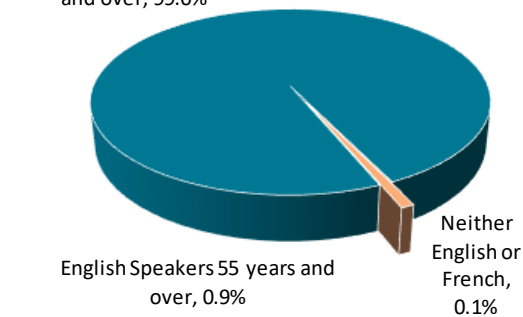

RTS de Chaudière-Appalaches - Population Aged 55 Years And Over, 2021

English-speaking Population 55+ by Age

RTS de Chaudière-Appalaches - Population Aged 55 years and over

Characteristics	English Speakers		French Speakers	
	Total	%	Total	%
Total Population	5,055	1.2%	421,865	98.6%
Aged 55 years and over	1,495	29.6%	161,530	38.3%
In Private Households	1,435	28.3%	156,095	37.5%
Lone Parent Family	55	3.8%	5,085	3.3%
Living Alone	340	23.7%	40,505	25.9%
Recent inter-prov.	80	5.6%	295	0.2%
Recent immigrants	20	-	155	0.1%
Below LICO	75	5.2%	8,455	5.4%
Low Education	555	38.5%	80,730	51.7%
High Education	350	24.3%	18,020	11.5%
In Labour Force	535	37.2%	57,955	37.1%
Unemployed	70	13.1%	5,280	9.1%
Out of Labour Force	900	62.5%	98,135	62.9%
Income under \$20k	285	19.8%	30,615	19.6%
Income over \$50k	515	35.8%	44,830	28.7%

Proportion of English Speakers
French Speakers 55 years and over, 99.0%

Lone Parent Family (55 years and over)

Low Education (55 years and over)

Living Alone (55 years and over)

Age Structure

Unemployment (55 years and over)

Recent Immigrants (55 years and over)

Below LICO (55 years and over)

Out of the Labour Force (55 years and over)

Low Income (55 years and over)

Legend
■ Local English speakers
 ■ Local French speakers
 Quebec's English speakers